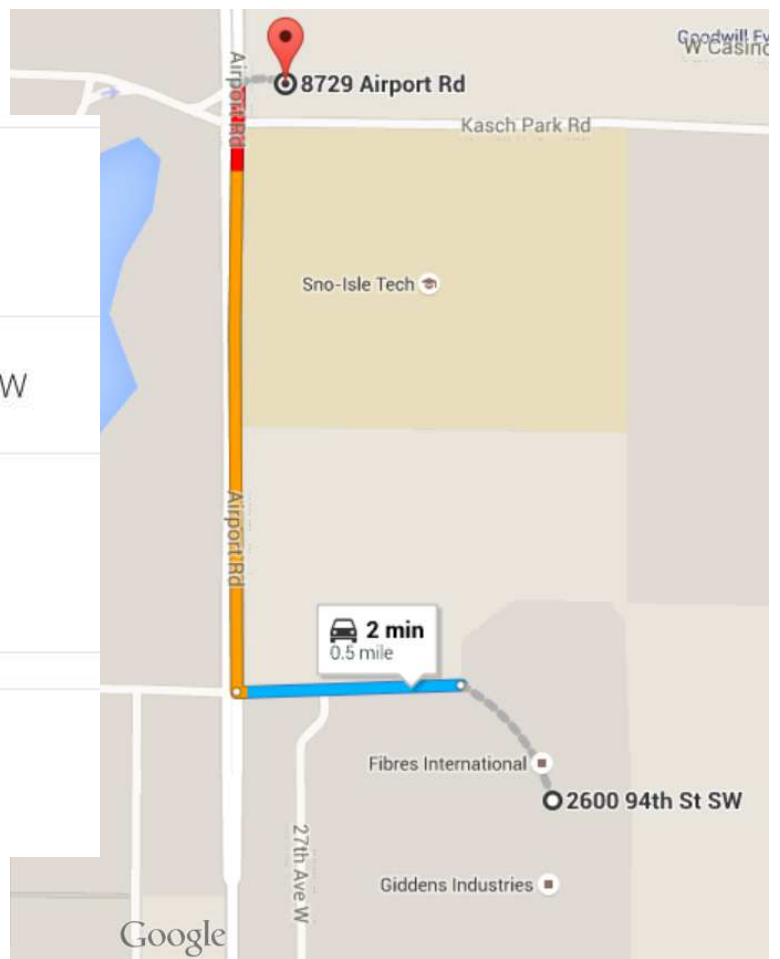

2600 94th St SW

Everett, WA 98204

↑ Head west on 94th St SW toward 27th Ave W

0.1 mi

↘ Turn right onto Airport Rd

i Destination will be on the right

0.4 mi

8729 Airport Rd

Everett, WA 98204

2300 Merrill Creek Pkwy

Everett, WA 98203

Continue to Merrill Creek Pkwy

▼ 11 s (220 ft)

Continue on Merrill Creek Pkwy. Take Seaway Blvd to Airport Rd

▼ 6 min (2.5 mi)

8729 Airport Rd

Everett, WA 98204